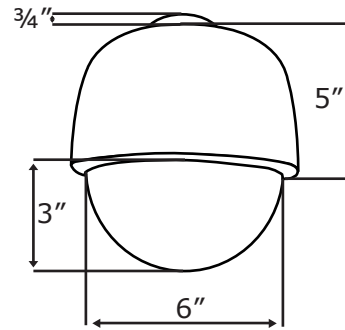

Indoor Wall Mount

Outdoor Wall Mount

Indoor

Outdoor

Pick Up Device	1/4" Sony Super HAD EX-View CCD
Resolution	480 TV Lines
Minimum Illumination	0.7 Lux
Lens	4.1 - 73.8mm Auto Focus (F1.4 - F3.0)
Zoom	18X Optical, 12X Digital (216X Total)
Infra-Red Sensitivity	None
Vertical Sync	Internal
Gain Control	Electronic Shutter 1/1 - 1/10,000sec. (22 steps)
White Balance	Auto, ATW, Indoor, Outdoor, One Push, Manual

Horizontal Rotation	(Pan Travel) 360° Continuous
Vertical Rotation	(Tilt Travel) 0° - 90° (Auto Flip)
Protocols	(RS-485) Pelco, Pelco-D, Pelco-P, Eclipse, Ultrak
Speed	36° Per Second (100° on Presets)
Speed Control	Variable (Adjusts to Manipulation)
Presets	64 Programmable
Touring (Auto Scan)	3 Speed Selectable
Smart Scan	2 Positions Preset (Adjustable Speed)
Focus Control	Manual / Auto (sensitivity adjustment normal or low)
Pan/Tilt Accuracy	+/- 0.05° Preset Recall
Upper Dome Material	Aluminum (IP66 for Outdoor Enclosure)
Lower Dome Material	Clear Acrylic (other options available)
Power Source	24 VAC (30 Watts)
Temperature	0 - 122F (-14 - 122F with Heater)
Humidity	0 - 85% RH Non Condensing